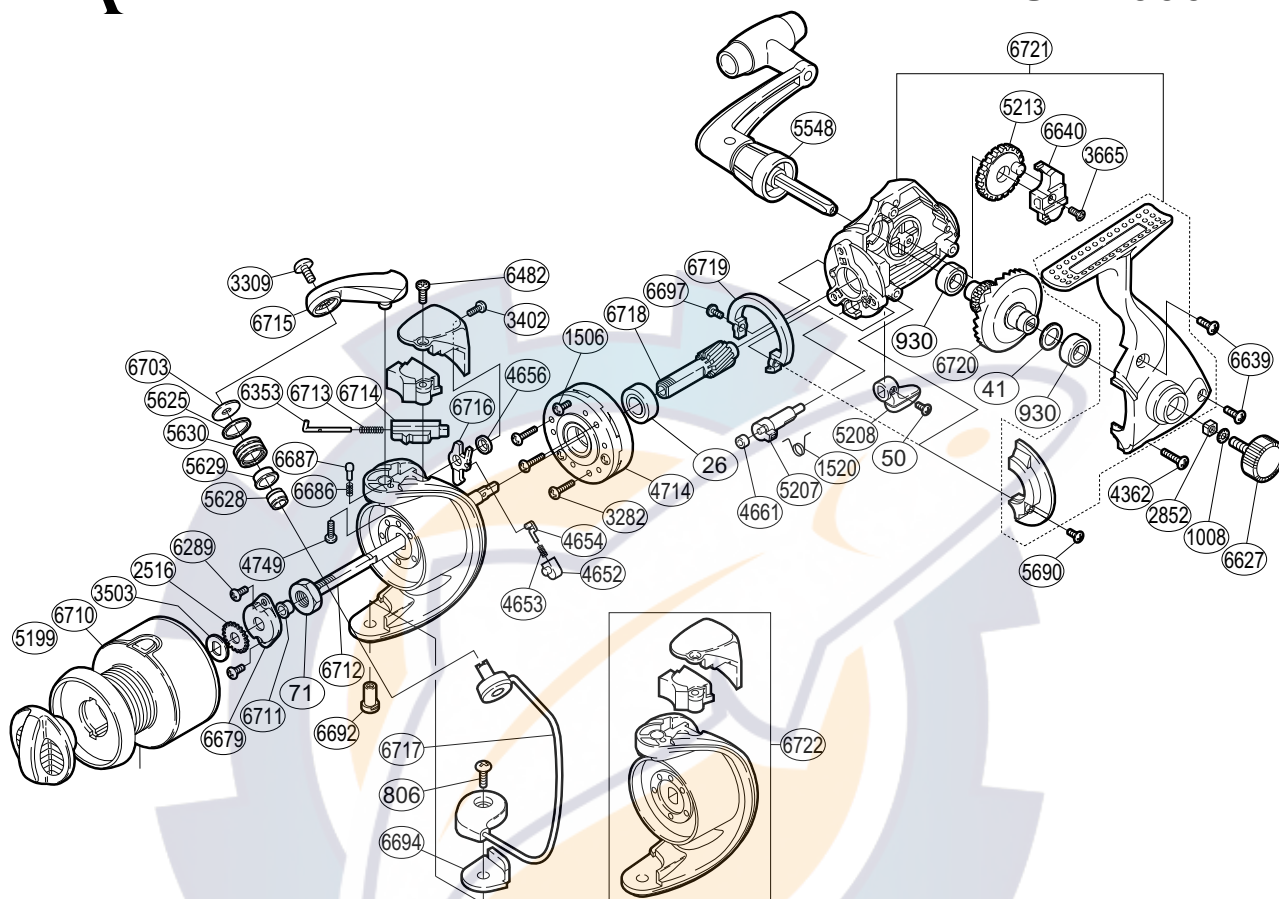

## SAHARA™

### SH-4000FA

Part No.	Description	Part No.	Description	Part No.	Description
RD 0026	Ball Bearing	RD 4656	Trip Lever Spacer	RD 6686	Click Spring
RD 0041	Drive Gear Washer	RD 4661	Anti-Reverse Cam Ring	RD 6687	Bail Arm Click
RD 0050	Anti-Reverse Lever Screw	RD 4714	Roller Clutch Assembly	RD 6692	Bail Hold Support Shaft
RD 0071	Rotor Nut	RD 4749	Bail Arm Screw	RD 6694	Bail Hold Support Spacer
RD 0806	Bail Hold Support Screw	RD 5199	Drag Knob	RD 6697	Friction Ring Screw
RD 0930	Ball Bearing	RD 5207	Anti-Reverse Cam	RD 6703	Line Roller Washer
RD 1008	Handle Lock Washer	RD 5208	Anti-Reverse Lever	RD 6710	Spool Assembly
RD 1506	Clutch Cover Screw	RD 5213	Oscillating Gear	RD 6711	Rotor Support Bushing
RD 1520	Anti-Reverse Cam Spring	RD 5548	Handle Assembly	RD 6712	Main Shaft
RD 2516	Spool Support	RD 5625	Line Roller Spacer	RD 6713	Bail Spring
RD 2852	Handle Screw Lock	RD 5628	Line Roller Collar	RD 6714	Bail Spring Guide (B)
RD 3282	Roller Clutch Screw	RD 5629	Line Roller Bushing	RD 6715	Bail Arm
RD 3309	Line Roller Screw	RD 5630	Line Roller	RD 6716	Bail Trip Lever
RD 3402	Rotor Protector Screw (small)	RD 6289	Nut Retainer Screw	RD 6717	Bail Assembly
RD 3503	Spool Washer	RD 6353	Bail Spring Guide (A)	RD 6718	Pinion Gear
RD 3665	Slider Retainer Screw	RD 6482	Rotor Protector Screw (large)	RD 6719	Friction Ring
RD 4362	Side Cover Screw (long)	RD 6627	Handle Screw Cap	RD 6720	Drive Gear
RD 4652	Lever Spring Guide (B)	RD 6639	Side Cover Screw (short)	RD 6721	Body Assembly
RD 4653	Lever Spring	RD 6640	Oscillating Slider	RD 6722	Rotor Assembly
RD 4654	Lever Spring Guide (A)	RD 6679	Nut Retainer		